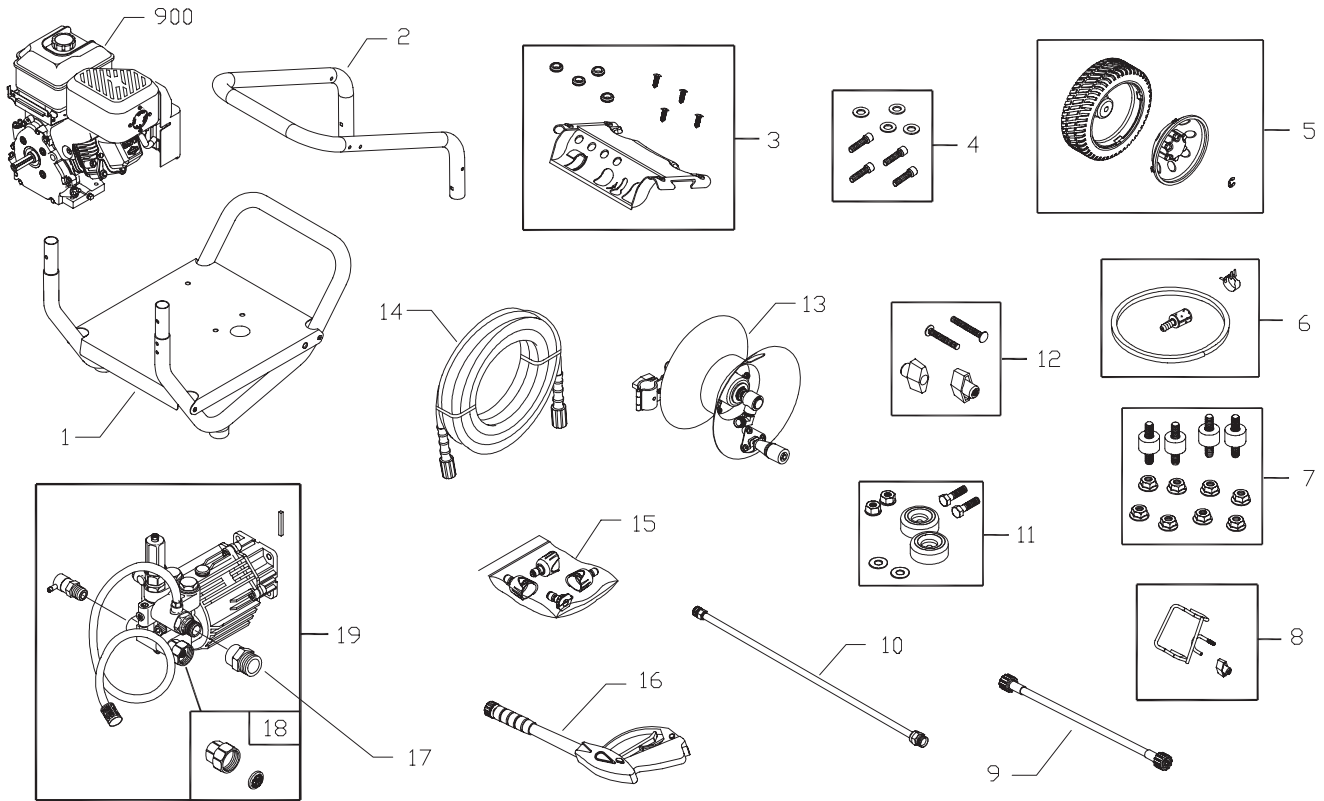

Exploded View and Parts List — Main Unit

Item	Part #	Description	Item	Part #	Description
1	202862GS	ASSY, Base	16	196206GS	GUN
2	Y201499GS	HANDLE	17	95457GS	ADAPTER
3	202854GS	KIT, Billboard/Decals, w/Clips	18	194004GS	KIT, Inlet, Garden Hose
	195964GS	Clips, Tree	19	202005GS	ASSY, Pump
	30809GS	Grommet		194298GS	Valve, Thermal Relief
4	192131GS	KIT, Pump Mounting Hardware		23139DGS	Key
5	203083GS	KIT, Wheel	900	§	ENGINE
	200520GS	Hubcap			
	192050GS	E-Ring	Items Not Illustrated		
6	192796GS	KIT, Chem Hose & Filter	203769GS		MANUAL, Operator's
7	192134GS	KIT, Engine Mounting Hardware	87815GS		GOGGLES
8	201661GS	KIT, Gun Holder Weldment	BB3061BGS		OIL BOTTLE
9	202418GS	HOSE, Whip	201314GS		AXLE
10	193814GS	EXTENSION, QC	695755		KNOB, Throttle
11	192553GS	KIT, Vibration Mount	202367GS		KIT, Decals
12	B2203GS	KIT, Handle Fastening	194256GS		KIT, Tag Warning, w/Clip
13	202136GS	ASSY, Hose Reel			
	203488GS	Kit, Hardware, Hose Reel	Optional Accessories		
14	202419GS	HOSE	6048		KIT, O-Ring Maintenance
15	202182GS	KIT, Nozzle	6039		PUMP SAVER
	201580RGS	Nozzle, QC, Project Pro, Yellow			
	201580XGS	Nozzle, QC, Project Pro, Orange			
	201580AAGS	Nozzle, QC, Project Pro, Red			
	198841GS	Nozzle, Plastic, Soap			

Exploded View and Parts List — Pump

Item	Part #	Description
21	194434GS	O-RING
22	190639GS	SPACER
24	190640GS	WASHER
42	190646GS	PISTON, Guide
50	198160GS	VENT CAP, with O-Ring
63	194435GS	O-RING
70	190654GS	PUMP HEAD
71	190655GS	GRUB SCREW & WASHER
A	190657GS	KIT, CHECK VALVE
B	192914GS	KIT, CHEMICAL INJECT
C	190660GS	KIT, SEAL WATER
D	194426GS	KIT, INJECTOR

Item	Part #	Description
E	194427GS	KIT, BALL & SPRING
F	193126GS	KIT, UNLOADER
G	194425GS	KIT, SEAL OIL

Parts Not Illustrated

190656GS	OIL BOTTLE
B2384GS	FILTER, Inlet

NOTE: Item letters A - G are service kits and include all parts shown within the box.