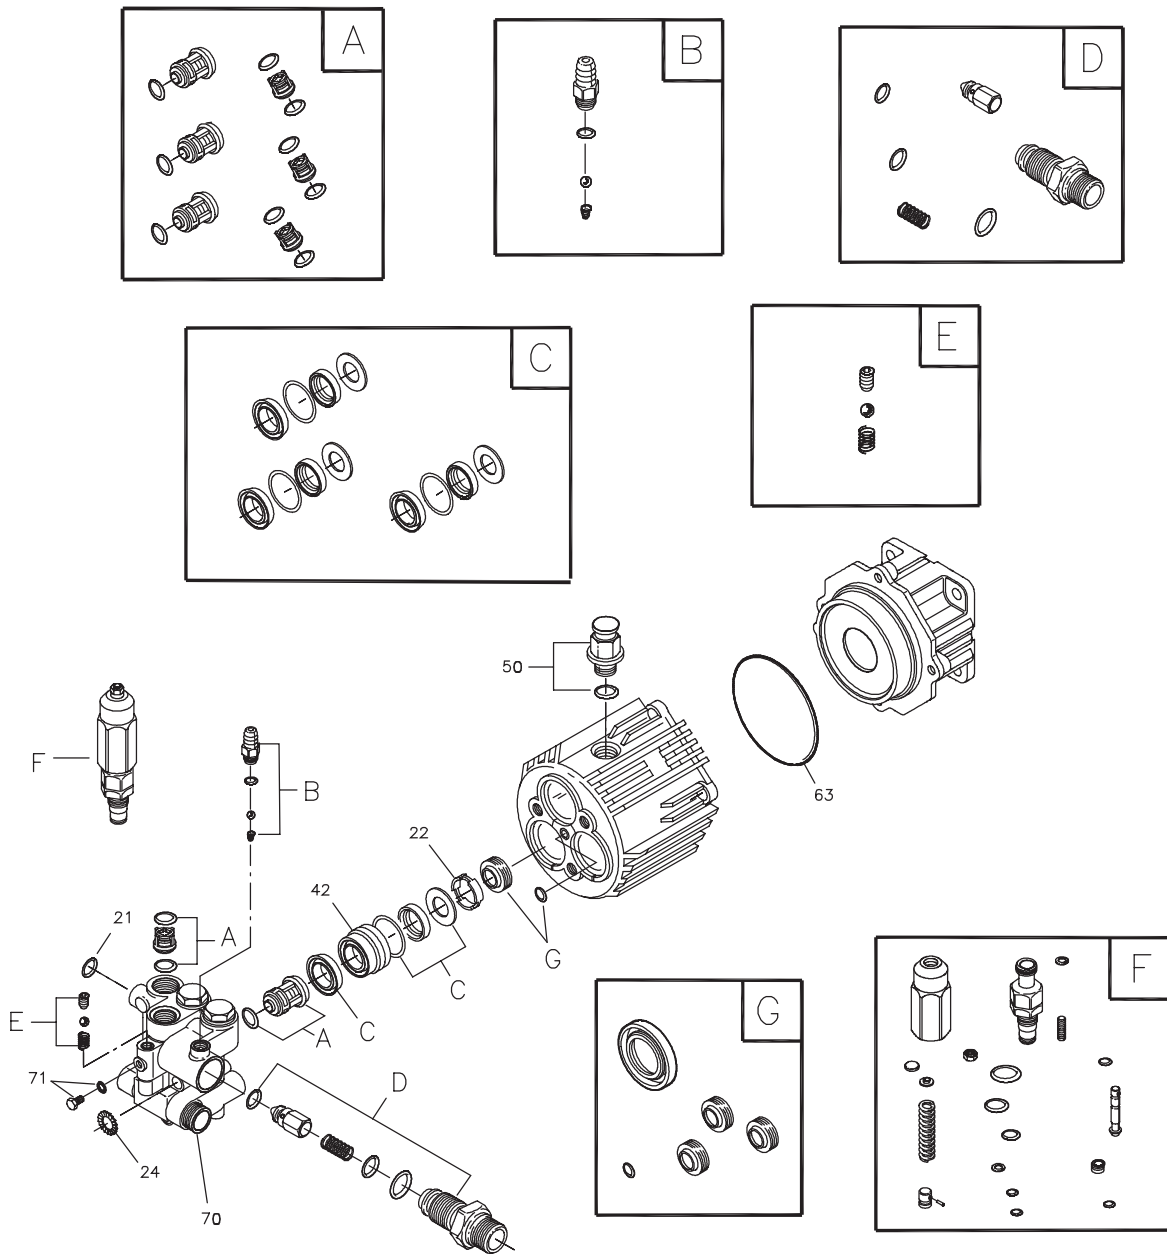

Exploded View and Parts List — Main Unit

Item	Part #	Description	Item	Part #	Description
1	202862GS	ASSY, Base	16	196206GS	GUN
2	Y201499GS	HANDLE	17	95457GS	ADAPTER
3	202854GS	KIT, Billboard/Decals, w/Clips	18	194004GS	KIT, Inlet, Garden Hose
	195964GS	Clips, Tree	19	202005GS	ASSY, Pump
	30809GS	Grommet		194298GS	Valve, Thermal Relief
4	192131GS	KIT, Pump Mounting Hardware		23139DGS	Key
5	203083GS	KIT, Wheel	900	§	ENGINE
	200520GS	Hubcap			
	192050GS	E-Ring	Items Not Illustrated		
6	192796GS	KIT, Chem Hose & Filter	203769GS		MANUAL, Operator's
7	192134GS	KIT, Engine Mounting Hardware	87815GS		GOGGLES
8	201661GS	KIT, Gun Holder Weldment	BB3061BGS		OIL BOTTLE
9	202418GS	HOSE, Whip	201314GS		AXLE
10	193814GS	EXTENSION, QC	695755		KNOB, Throttle
11	192553GS	KIT, Vibration Mount	202367GS		KIT, Decals
12	B2203GS	KIT, Handle Fastening	194256GS		KIT, Tag Warning, w/Clip
13	202136GS	ASSY, Hose Reel			
	203488GS	Kit, Hardware, Hose Reel	Optional Accessories		
14	202419GS	HOSE	6048		KIT, O-Ring Maintenance
15	202182GS	KIT, Nozzle	6039		PUMP SAVER
	201580RGS	Nozzle, QC, Project Pro, Yellow			
	201580XGS	Nozzle, QC, Project Pro, Orange			
	201580AAGS	Nozzle, QC, Project Pro, Red			
	198841GS	Nozzle, Plastic, Soap			

Exploded View and Parts List — Pump

Item	Part #	Description
21	194434GS	O-RING
22	190639GS	SPACER
24	190640GS	WASHER
42	190646GS	PISTON, Guide
50	198160GS	VENT CAP, with O-Ring
63	194435GS	O-RING
70	190654GS	PUMP HEAD
71	190655GS	GRUB SCREW & WASHER
A	190657GS	KIT, CHECK VALVE
B	192914GS	KIT, CHEMICAL INJECT
C	190660GS	KIT, SEAL WATER
D	194426GS	KIT, INJECTOR

Item	Part #	Description
E	194427GS	KIT, BALL & SPRING
F	193126GS	KIT, UNLOADER
G	194425GS	KIT, SEAL OIL

Parts Not Illustrated

190656GS	OIL BOTTLE
B2384GS	FILTER, Inlet

NOTE: Item letters A - G are service kits and include all parts shown within the box.